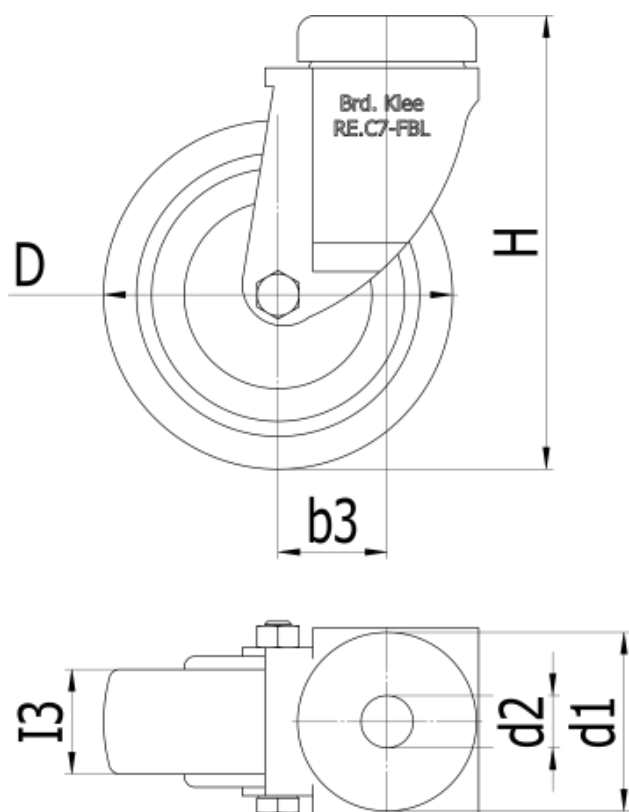

Data Sheet

Article number: 2314452261

Description: E+G rubber wheel 452261
RE.C7-080-FBL Turning plate without brake

Measures

| | |
|--------|-------|
| b3 | = 25 |
| D | = 80 |
| d1 | = 41 |
| d2 | = 12 |
| H | = 104 |
| I3 | = 24 |
| N | = 550 |
| Weight | = 340 |